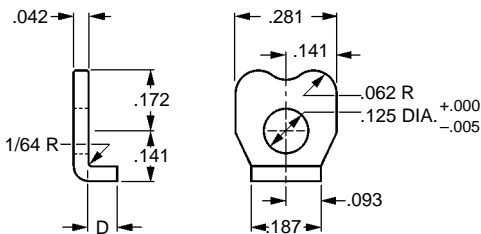

MATERIAL: Stainless steel 300 series, black oxide except S3001Y-C156

Catalog Number	A	B	C	D	E	F	G	H
S3001Y-C141 S3001Y-C142	13/32	.031	#4-48	.062 .093	.172	5/16	9/32	3/16
S3001Y-C156	This part is same as catalog number S3001Y-MS17183-4 below							

MATERIAL: Stainless steel 300 series

Catalog Number	A	B	C	D	E	F	G	H
S3001Y-MS17183-1 S3001Y-MS17183-2	.40	.037	#4-48	.067 .101	11/64	5/16	9/32	3/16
S3001Y-MS17183-3 S3001Y-MS17183-4 S3001Y-MS17183-5	.61	.062	#6-40	.130 .255 .165	1/4	15/32	3/8	1/4

Catalog Number		D Dimension
Carbon Steel Cadmium Plated	302 Stainless Steel	
S3000Y-C025	S3000Y-C025S	0 (flat)
S3000Y-C026	S3000Y-C026S	.047
S3000Y-C027	S3000Y-C027S	.078
S3000Y-C028	S3000Y-C028S	.110
S3000Y-C029	S3000Y-C029S	.141