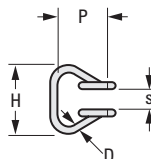

> **MATERIAL:**

Ladder Chain - Brass, Galvanized Steel, High-Tensile
Stainless Steel or Stainless Steel

PHONE: 516.328.3300 • FAX: 516.326.8827 • WWW.SDP-SI.COM

METRIC COMPONENT

Catalog Number	Material	P Pitch	Links Per Meter	D Wire Dia.	H Outside Width	s Inside Width	Yield Point N
Ladder Chains - Priced Per Meter							
A 6B 8M635	Brass	6.35	157	1.22	8.5	3.3	115
A 6C 8M635	Steel, Galvanized						133
A 6Y 8M635	Stainless Steel, 300 Series						400
A 6C88M635	High-Tensile Stainless Steel, 400 Series						200
A 6B 8M952	Brass	9.525	105	2.03	14.1	5.2	356
A 6Y 8M952	Stainless Steel, 300 Series						

Catalog Number Series	Sprocket Material	Catalog Page
Sprocket Locator		
A 6C 7MHK25...	Steel	2-212
A 6C 7MYC25...		2-213
A 6C 7MYK25...		2-215
A 6M 7MHZ09...		2-218
A 6Z 7M25...	Acetal	2-216